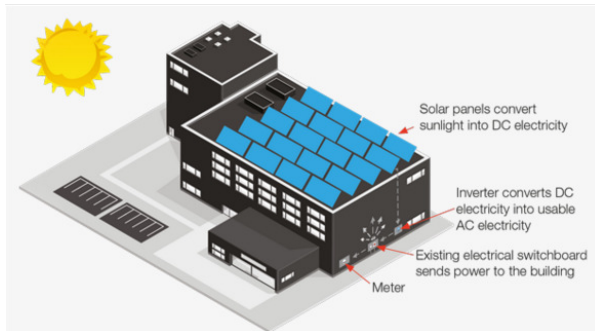

Captive Power Plants

Commercial/Industrial scale Power plant