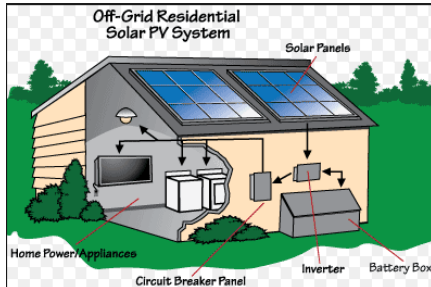

SOLAR PHOTOVOLTAIC POWER PLANT

ARUSHI GREEN ENERGY (INDIA) PVT LTD

GO SOLAR IN 3 EASY STEPS

Free Consultation

Installation

Activation

Off Grid : "Power In the Palm of your Hand"

Grid Interactive – Net metering

Grid Tie :

Utility Scale generation